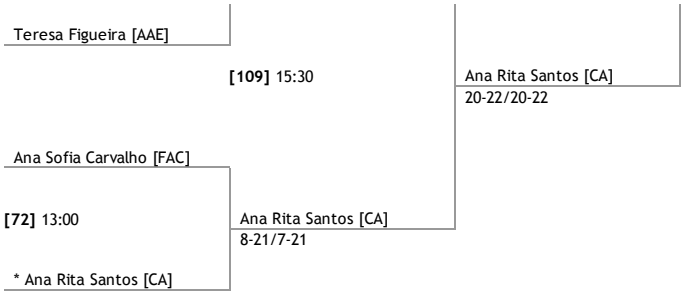

Teresa Figueira [AAE]

[109] 15:30

Ana Rita Santos [CA]
20-22/20-22

Ana Sofia Carvalho [FAC]

[72] 13:00

* Ana Rita Santos [CA]

Ana Rita Santos [CA]
8-21/7-21