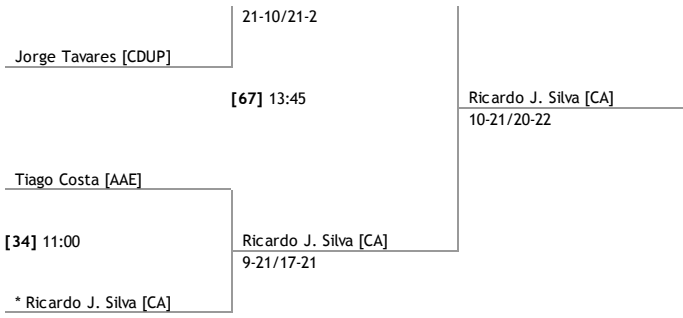

Federação Portuguesa de Badminton

4ª Jornada Nacional Sêniores - Fase Zonal

Categoria Absoluta - Singulares Homens

1/16 de Final, 02/03/2013	1/8 de Final, 02/03/2013	1/4 Final, 02/03/2013	1/2 Final, 02/03/2013	Final, 02/03/2013
	* Rúben Vieira [AAE]			
	[27] 11:00	Rúben Vieira [AAE] 21-4/21-7		
	Diogo M. Pereira [ESDM2]			
		[64] 13:45	Rúben Vieira [AAE] 21-8/21-14	
	Albertino Araújo [FAC]			
	[28] 11:00	Adriano Silva [AAE] 12-21/16-21		
Adriano Silva [AAE]	Adriano Silva [AAE] V/FC			
[14] 10:00			[102] 16:30	Rúben Vieira [AAE] 21-13/21-9
José Costa [CDUP]				
	* Bruno Gomes [FAC]			
	[29] 11:00	Bruno Gomes [FAC] 21-0/21-0		
	Luis Mendes [CDUP]			
		[65] 13:45	Bruno Gomes [FAC] 21-17/21-16	
António Castro [AAE]				
[15] 10:00	Jorge Azevedo [CFBG] 15-21/11-21			
Jorge Azevedo [CFBG]				
	[30] 11:00	Rui Ferreira [FAC] 19-21/21-17/14-21		
Rui Ferreira [FAC]				
[16] 10:00	Rui Ferreira [FAC] 21-14/21-13			
Pedro Lopes [CA]				
João Marques [AAE]			[500] 18:45	Rúben Vieira [AAE] 21-11/21-7
[17] 10:00	João Marques [AAE] 21-17/21-17			
Luis C. Oliveira [CA]				
	[31] 11:00	João Marques [AAE] 21-11/21-7		
Paulo Fernandes [FAC]				
[18] 10:00	João Matos [CDUP] 21-12/15-21/14-21			
João Matos [CDUP]		[66] 13:45	João Marques [AAE] 21-15/18-21/23-21	
	Manuel Bastos [FAC]			
	[32] 11:00	Rui Pereira [AAE] 15-21/15-21		
	* Rui Pereira [AAE]			
			[103] 16:30	Ricardo J. Silva [CA] 12-21/17-21
Alexandre M. Silva [CA]				
[19] 10:00	Jorge D. Carvalho [ESDM2] 11-21/12-21			
Jorge D. Carvalho [ESDM2]				
	[33] 11:00	Jorge D. Carvalho [ESDM2]		